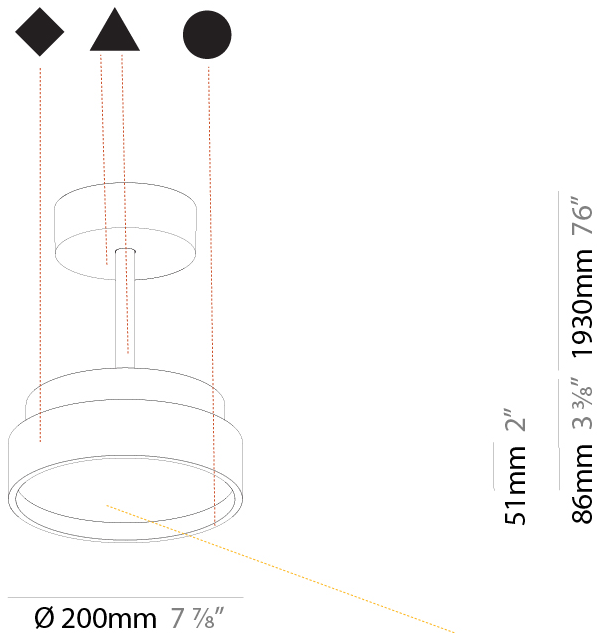

GENERAL

Series: Sign Diva Tube
Subseries: Sign Diva Tube Korona
Partner: Prolicht
Division: Architectural
Installation: Suspension
Product Type: Pendant
Mounting Location: Ceiling
Light Distribution: Direct

PHYSICAL

Shape: Round
Diameter (mm): 200
Diameter (in): 7 7/8
Height (mm): 86
Height (in): 3 3/8
Max. Overall Height (mm): 2016
Max. Overall Height (in): 79 3/8
Weight (kg): 1.789
Weight (lbs): 3.944
Diffuser: PMMA - Opal / Micro-Prism / Sparkling Secret / Vintage Industrial
Fixture Finish: SSR / BKV / CWI / CRY / HAB / UFT / ITA / RUA / FTG / MYG / LOD / PUS / FRO / FUP / KIA / POP / BLS / SPG / MEY / GOH / CHC / COM / ABZ / JAG / OBR / MOS / ROR
Fixture Material: PMMA / Extruded Aluminum / Steel

ELECTRICAL

Lamp Type: LED (Zhaga Standard)
Input Wattage (W): 10
Dimming: Tri-Mode (Non-Dimming and Phase Dimming (120Vac only) and 0-10V Dimming)
Driver Included: Yes
Driver Location: Integrated
Driver Type: Constant Current - Universal
Driver Class: Class 2
Input Voltage (V): 120 - 277
Constant Current (MA): 350

LED

Color Temperature (°K): 2700 / 3000 / 3500 / 4000
Max. Delivered Lumen (lm): 836 / 895 / 903 / 921
Nominal Lumen (lm): 1280 / 1370 / 1382 / 1410
CRI: >90 CRI
Lamp Life (hrs): 50000

OPTICAL

RATINGS AND CERTIFICATIONS

Certified By: Certified for North American Standards
IP rating: IP20